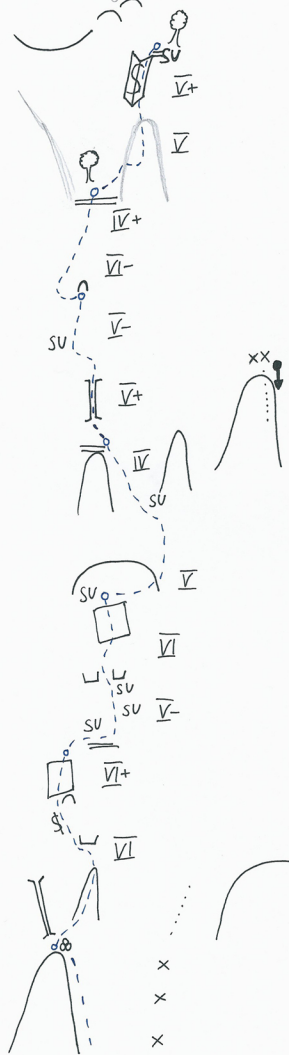

30/12/14

Wadi Tiwi
Sector Banane Citron
"3 3/4 Chairs"

Philipp Prünster,
Simon Messner

60m
60m
50m
50m
50m
55m

Descent: abseil