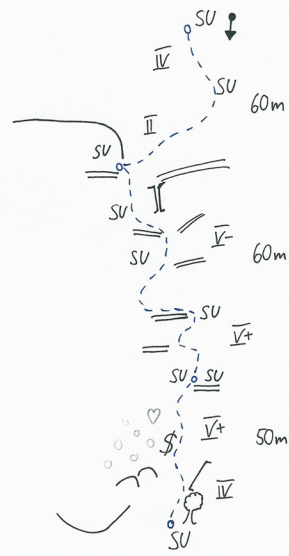

30/12/14

Wadi Tiwi
Sector Banane Citron
"3 3/4 Chairs"

Philipp Prünster,
Simon Messner

60m
60m
50m
50m
50m
55m

Descent: abseil