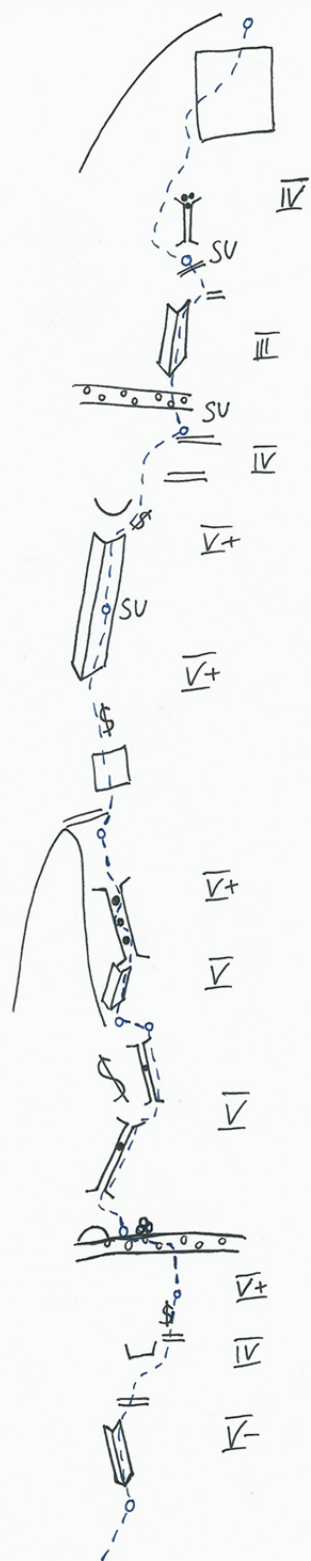

55m

50m

60m

50m

55m

50m

60m

60m

28/12/14

(Vis a vis "Pillier De Soëe")
Wadi Tiwi

"In Memoriam Roli"

Jan Kobald,
Simon Messner

Descent: Follow a path to the east (sea) and than follow a riverbed and goad-tracks back to the village.